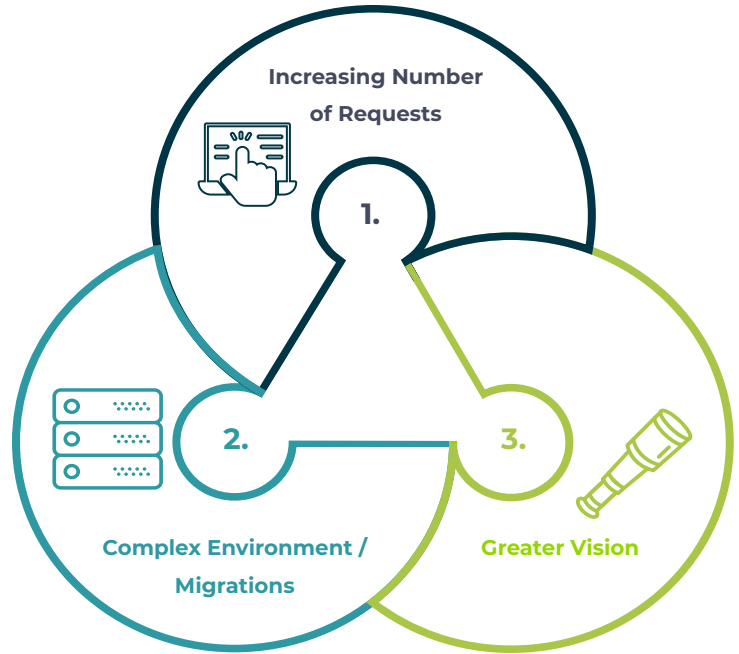

ENTERPRISE ARCHITECT SERVICES

- Dedicated, responsive and proactive technical resource
- Architectural and roadmap review
- A dedicated liaison who coordinates efforts with various stakeholders
- Management of escalations, resulting in quicker turnarounds
- Streamlining of your projects and processes around MariaDB Enterprise products
- Best-practice recommendations for migrations, roadmap review, backup, security, replication and more
- Proactive optimization based on usage and ticket history
- Regular calls and meetings for ongoing work and problem resolution
- Annual on-site visits as requested
- Advisory support

DEDICATED ENTERPRISE ARCHITECTS

MariaDB Enterprise Architects can also be assigned to your organization full-time.

- Top-level expert dedicated to solving your business problems around MariaDB
- Can be available on-site for the full duration of contract as a member of your team
- Integrates MariaDB technical teams with your own
- Augments your staff

HOW DO YOU KNOW IF AN ENTERPRISE ARCHITECT IS RIGHT FOR YOU?

- You have rapidly increasing requests from multiple business units
- You have a complex database environment or are migrating from legacy databases and platforms
- Ongoing architecture assistance will help serve your greater vision

[Contact us](#) to learn more about how an Enterprise Architect can help you realize your database dreams!

mariadb.com

Americas: sales-AMER@mariadb.com
Europe, Middle East, Africa: sales-EMEA@mariadb.com
Asia Pacific: sales-APAC@mariadb.com

© Copyright 2024 MariaDB plc
1900 McCarthy Blvd. Suite 301
Milpitas, California, USA